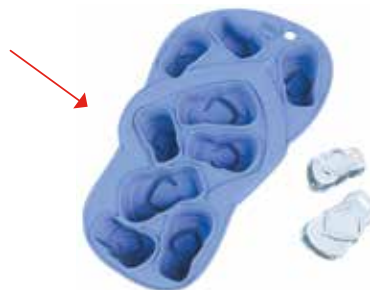

MINI ICE BLOCK TRAYS

- Easy release
- Makes fifteen 1.25" ice cubes
- Stackable
- Food-grade silicone
- Available in ruby, teal, and lime

RUBY MEGA ICE BLOCK TRAY

37095
Wrap, 6 per case
0-30734-37095-7

TEAL MEGA ICE BLOCK TRAY

37096
Wrap, 6 per case
0-30734-37096-4

LIME MEGA ICE BLOCK TRAY

37097
Wrap, 6 per case
0-30734-37097-1

RUBY MINI ICE BLOCK TRAY

37099
Wrap, 6 per case
0-30734-37099-5

TEAL MINI ICE BLOCK TRAY

37100
Wrap, 6 per case
0-30734-37100-8

LIME MINI ICE BLOCK TRAY

37101
Wrap, 6 per case
0-30734-37101-5

FLIP FLOP ICE MOLD

5041
Wrap, 6 per case
0-30734-05041-5

ICE PILLS & SPHERES

Fill with liquid.

Freeze...
and easy release!

ICE SPHERES