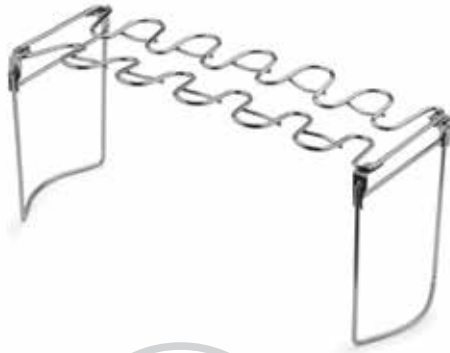

NEW

CHICKEN LEG & WING RACK

77026
12.8" x 5" x 5.9" assembled
Chromed steel
Peggable card, 6 per case
8-76824-77026-5

- Holds 12 chicken legs or wings