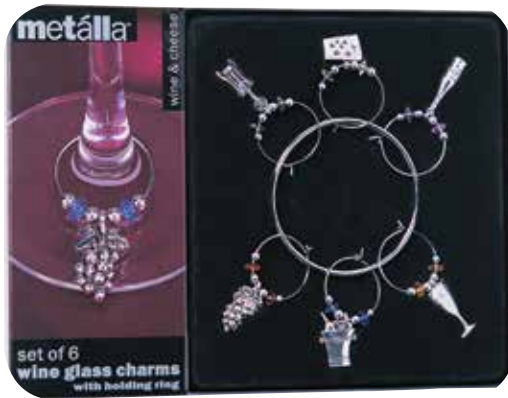

These fun and flexible charms easily clip to your stemware. Each set mixes 6 colours: purple, orange, green, white, yellow and red. Holding ring included for display and convenient storage.

**Grape Cluster (Set of 6)
Soft Charms - Silicone
Wine Charms
17487**

Size: 7.25"L x 5.25"W
x 0.5"H
Box, 12 per case
022494233078

**Stainless Steel
Stemware Plate Clips
17573**

12 per case
022494190364

**Stainless Steel
Wine Steward
17574**

12 per case
022494231975

**Wine & Cheese (Silver)
Pewter Wine Glass Charms
17483**